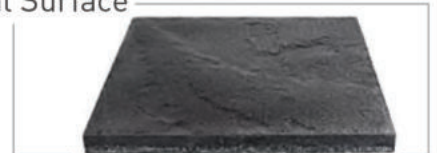

Where to be used:

Walkways | Garden Areas | Patios | Parks | Pool Decks

Colour Range:

Laying Patterns:

Plain Surface

Natural Surface

Specifications:

Parameters	Dimensions
Length (mm)	400
Breadth (mm)	400
Thickness (mm)	40 / 60
Tiles/m ²	6.25
Tiles/ft ²	0.58
Wet Transverse Strength (N/mm ²)	≥ 40 / ≥ 45