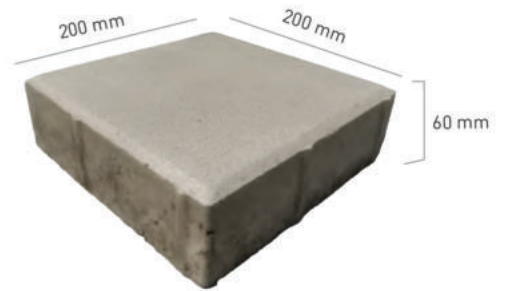

Colour Range:

Laying Patterns:

Specifications:

Parameters	Dimensions
Length (mm)	200
Width (mm)	200
Thickness (mm)	60
Pavers/m ²	25
Pavers/ft ²	2.32
Compressive Strength (N/mm ²)	≥ 45

Load Factor:

ASIAN CONCRETO PVT. LTD.